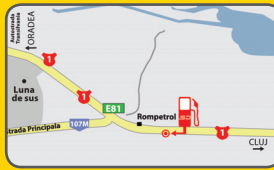

03 Oradea

Oradea, Calea Santandrei km 0+700, near Arabesque, county Bihor
47°02'53" N / 21°53'41" E

04 Satu Mare

Botiz, DN 19, km 136+600, inside Atlas - 440075, county Satu Mare
47°48'92" N / 22°55'70" E

05 Cluj-Napoca

Floreşti, str. Avram Iancu, nr. 2A, inside Vid - 407280, county Cluj
46°74'41" N / 23°45'58" E

06 Sibiu

Şelimber, DN 1, KM303+500, near Renault Showroom - 557260, county Sibiu
45°01'67" N / 21°57'81" E

07 Arad

Arad, Arad West Industrial Area, str. II, nr 8, county Arad
46°12'35" N / 21°15'14" E

08 Timişoara

Timişoara, Calea Dorobanţilor, nr 92-94, inside Baron Oil, county Timis
45°76'91" N / 21°26'53" E

09 Câmpulung Moldovenesc

DN 17, km 194+05 m, inside Alscan Peco, county Suceava
47°30'37" N / 25°37'22" E

10 Braşov

Sanpetru, DN 11, km 4980, inside Martax, county Braşov
45°40'49" N / 25°39'21" E

11 Giurgiu