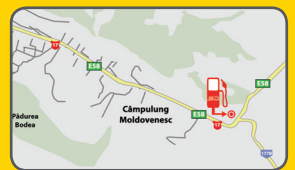

09 Câmpulung Moldovenesc

DN 17, km 194+05 m, inside Alscan Peco, county Suceava
47°30'37" N / 25°37'22" E